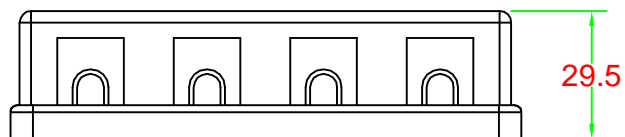

Unload Keystone Box - 4 Port

Dimensions : m/m

Materials:

Plastic Case : Fireproof ABS UL-94V0

| | | | |
|--------------|--------|------------|-----------------------------|
| DRAW NO: | | ITEM NO: | BK-4X |
| | APPR | CUSTOMER: | |
| UNIT: m/m | CHECK | DATE: | |
| SCALE: | DESIGN | TOLERANCE: | · ± 1 · X ± 0.2 · XX ± 0.15 |