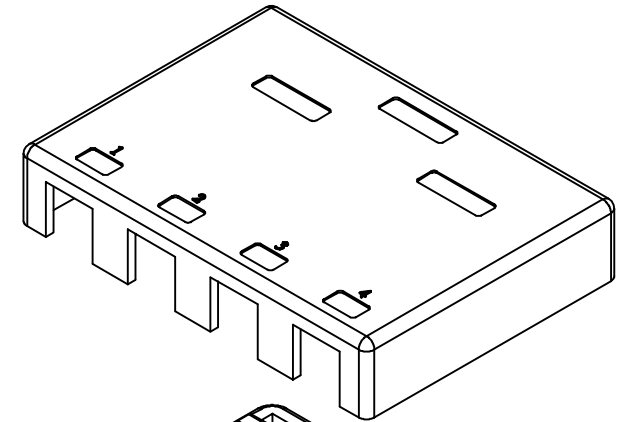

Unload Keystone Box - 4 Port

Dimensions : m/m

Materials:

Plastic Case : Fireproof ABS UL-94V0

| | | | |
|--------------|--------|------------|-----------------------------|
| DRAW NO: | | ITEM NO: | BK-4X |
| | APPR | CUSTOMER: | |
| UNIT: m/m | CHECK | DATE: | |
| SCALE: | DESIGN | TOLERANCE: | · ± 1 · X ± 0.2 · XX ± 0.15 |