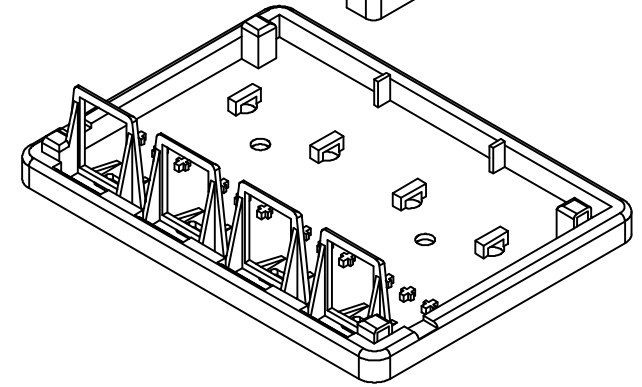

Unload Keystone Box - 4 Port

Dimensions : m/m

Materials:

Plastic Case : Fireproof ABS UL-94V0

| | | | |
|--------------|--------|------------|-----------------------------|
| DRAW NO: | | ITEM NO: | BK-4X |
| | APPR | CUSTOMER: | |
| UNIT: m/m | CHECK | DATE: | |
| SCALE: | DESIGN | TOLERANCE: | · ± 1 · X ± 0.2 · XX ± 0.15 |