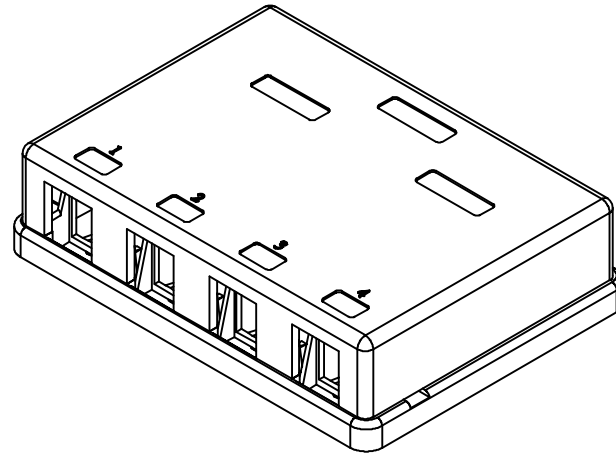

Unload Keystone Box - 4 Port

Dimensions : m/m

Materials:

Plastic Case : Fireproof ABS UL-94V0

| | | | |
|--------------|--------|------------|-----------------------------|
| DRAW NO: | | ITEM NO: | BK-4X |
| | APPR | CUSTOMER: | |
| UNIT: m/m | CHECK | DATE: | |
| SCALE: | DESIGN | TOLERANCE: | · ± 1 · X ± 0.2 · XX ± 0.15 |