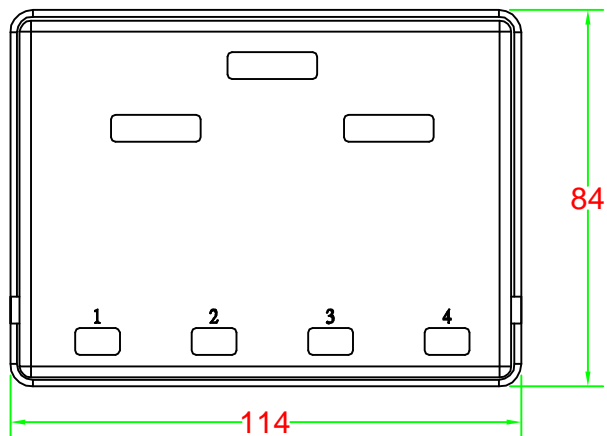

Unload Keystone Box - 4 Port

Dimensions : m/m

Materials:

Plastic Case : Fireproof ABS UL-94V0

| | | | |
|--------------|--------|------------|-----------------------------|
| DRAW NO: | | ITEM NO: | BK-4X |
| | APPR | CUSTOMER: | |
| UNIT: m/m | CHECK | DATE: | |
| SCALE: | DESIGN | TOLERANCE: | · ± 1 · X ± 0.2 · XX ± 0.15 |