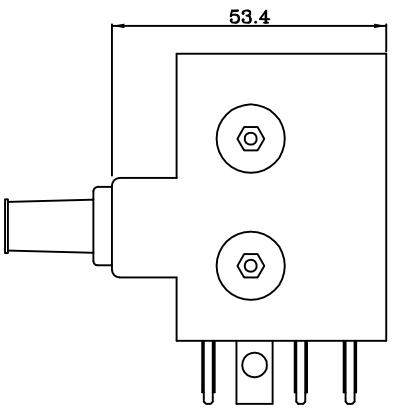

P2(AUSTRALIAN SOCKET)

P1(AUSTRALIAN PLUG)

P3	P1	P2
2 ———	6 ———	6 BLACK
3 ———	2 ———	RED
4 ———	5 ———	GREEN
5 ———	1 ———	YELLOW
		BLUE
		WHITE

Note:

1. The circuit it is only a general way in this drawing, can revise the circuit on the basis of the customer's need.
2. This product can be done for many kinds of colors according to the needs of customer.

DRAW	UNIT
INSPECTED	CUS.PART NO.
APPROVED	CUSTOMER
TITLE	AU0005YX641NXV
DRAWING NO.	M4994 REV A

TOLERANCE GENERALES					
PLASTIC DIMENSION	X	X.X	X.XX	CABLE LENGTH	X
tolerance(±)	1	0.5	0.20	tolerance(±)	2%