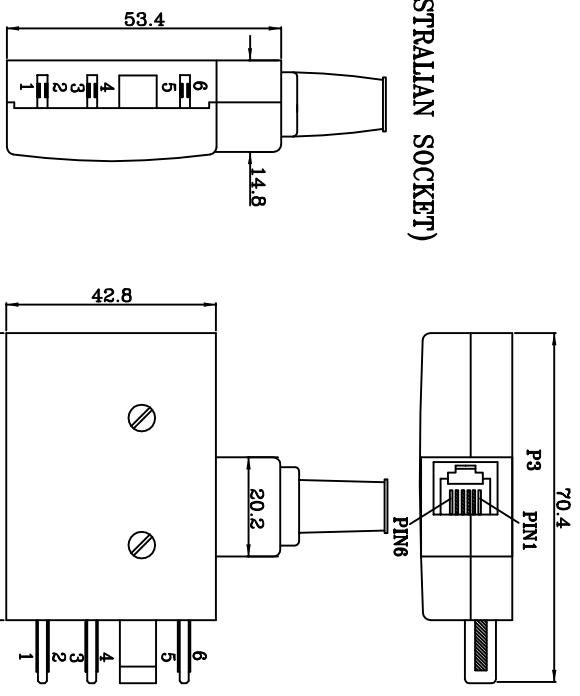

P2(AUSTRALIAN SOCKET)

P1(AUSTRALIAN PLUG)

P3	P1	P2
2 ———	6 ———	6 BLACK
3 ———	2 ———	RED
4 ———	5 ———	GREEN
5 ———	1 ———	YELLOW
		BLUE
		WHITE

Note:

1. The circuit it is only a general way in this drawing, can revise the circuit on the basis of the customer's need.
2. This product can be done for many kinds of colors according to the needs of customer.

DRAW	UNIT
INSPECTED	CUS.PART NO.
APPROVED	CUSTOMER
TITLE	AU0005YX641NXV
DRAWING NO.	M4994 REV A

TOLERANCE GENERALES					
PLASTIC DIMENSION	X	X.X	X.XX	CABLE LENGTH	X
tolerance(±)	1	0.5	0.20	tolerance(±)	2%