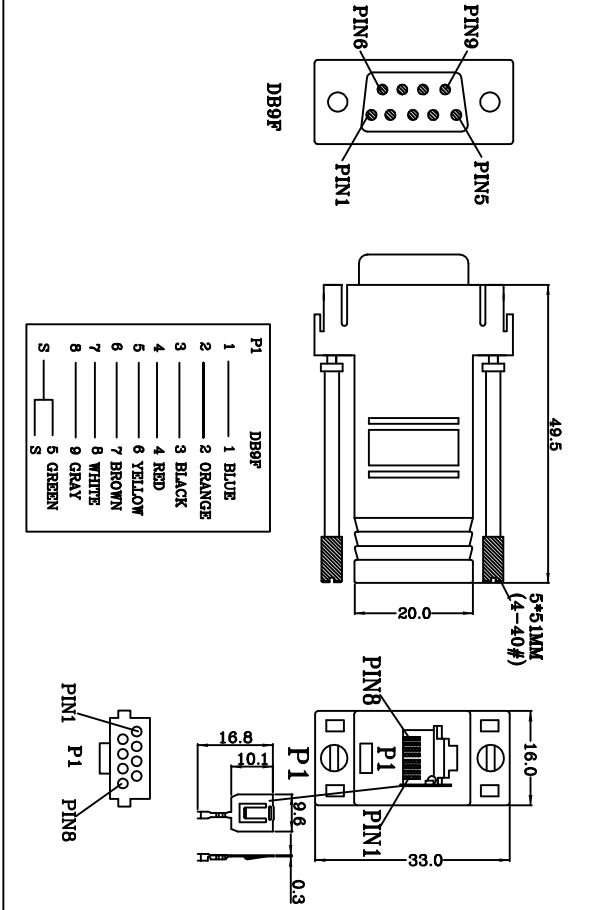

P2	DB9M
1	1 BLUE
2	2 ORANGE
3	3 BLACK
4	4 RED
5	6 YELLOW
6	7 BROWN
7	8 WHITE
8	9 GRAY
S	5 GREEN

P1	DB9F
1	1 BLUE
2	2 ORANGE
3	3 BLACK
4	4 RED
5	6 YELLOW
6	7 BROWN
7	8 WHITE
8	9 GRAY
S	5 GREEN

NOTE:
The cable assy complies with the European Parliament and the Council Directive: 2002/95/EC for the restriction on hazardous substances(ROHS).
Tung Li will provide a certification proving the ROHS compliance of the cable assy if Intracom requires such

P3	P4
1	1 BLUE
2	2 ORANGE
3	3 BLACK
4	4 RED
5	5 GREEN
6	6 YELLOW
7	7 BROWN
8	8 WHITE
S	8 WHITE

NOTE:US PLUG INSERT US JACK

Note:

1. The circuit is only a general way in this drawing, can revise the circuit on the basis of the customer's need.
2. This product can be done for many kinds of colors according to the needs of customer.
3. " L " shows that takes the length of cable, can change according to customer's enquiry.

DRAW	UNIT
INSPECTED	CUS.PART NO.
APPROVED	CUSTOMER
TITLE	US090VB881NOH
DRAWING NO.	M5638 REV

TOLERANCE GENERALES				
PLASTIC DIMENSION	X	X.X	X.XX	CABLE LENGTH
tolerance(±)	1	0.5	0.20	tolerance(±)
				2%