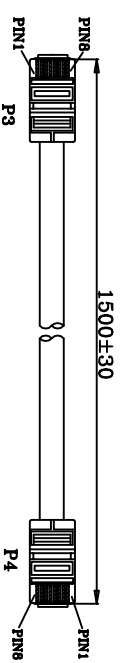

P2	DB9M
1	1 BLUE
2	2 ORANGE
3	3 BLACK
4	4 RED
5	6 YELLOW
6	7 BROWN
7	8 WHITE
8	9 GRAY
S	5 GREEN

P1	DB9F
1	1 BLUE
2	2 ORANGE
3	3 BLACK
4	4 RED
5	6 YELLOW
6	7 BROWN
7	8 WHITE
8	9 GRAY
S	5 GREEN

NOTE:
The cable assy complies with the European Parliament and the Council Directive: 2002/95/EC for the restriction on hazardous substances(ROHS).
Tung Li will provide a certification proving the ROHS compliance of the cable assy if Intracom requires such

P3	P4
1	1 BLUE
2	2 ORANGE
3	3 BLACK
4	4 RED
5	5 GREEN
6	6 YELLOW
7	7 BROWN
8	8 WHITE
S	8 WHITE

NOTE:US PLUG INSERT US JACK

Note:

1. The circuit is only a general way in this drawing, can revise the circuit on the basis of the customer's need.
2. This product can be done for many kinds of colors according to the needs of customer.
3. " L " shows that takes the length of cable, can change according to customer's enquiry.

DRAW	UNIT
INSPECTED	CUS.PART NO.
APPROVED	CUSTOMER
TITLE	US090VB881NOH
DRAWING NO.	M5638 REV

TOLERANCE GENERALES				
PLASTIC DIMENSION	X	X.X	X.XX	CABLE LENGTH
tolerance(±)	1	0.5	0.20	tolerance(±)
				2%