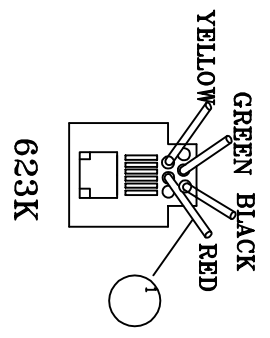

623K

P2/P3	P1 (623K)
4	5
3	4
2	3
1	2
	BLACK
	RED
	GREEN
	YELLOW

P2 (HOLLAND PLUG)

P3 (HOLLAND SOCKET)

- Note:**
1. The circuit is only a general way in this drawing, can revise the circuit on the basis of the customer's need.
 2. This product can be done for many kinds of colors according to the needs of customer.

DRAW	UNIT
INSPECTED	CUS.PART NO.
APPROVED	CUSTOMER
TITLE	HL003VXX641NXXY/P24213
DRAWING NO.	E0451 REV A

TOLERANCE GENERALES					
PLASTIC DIMENSION	X	X.X	X.XX	CABLE LENGTH	X
tolerance(±)	1	0.5	0.20	tolerance(±)	2%