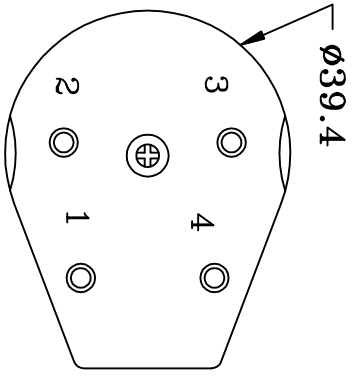

623K

P2/P3	P1 (623K)
4	5
3	4
2	3
1	2
	BLACK
	RED
	GREEN
	YELLOW

P2 (HOLLAND PLUG)

P3 (HOLLAND SOCKET)

- Note:**
1. The circuit is only a general way in this drawing, can revise the circuit on the basis of the customer's need.
 2. This product can be done for many kinds of colors according to the needs of customer.

DRAW	UNIT
INSPECTED	CUS.PART NO.
APPROVED	CUSTOMER
TITLE	HL003VXX641NXXY/P24213
DRAWING NO.	E0451 REV A

TOLERANCE GENERALES					
PLASTIC DIMENSION	X	X.X	X.XX	CABLE LENGTH	X
tolerance(±)	1	0.5	0.20	tolerance(±)	2%